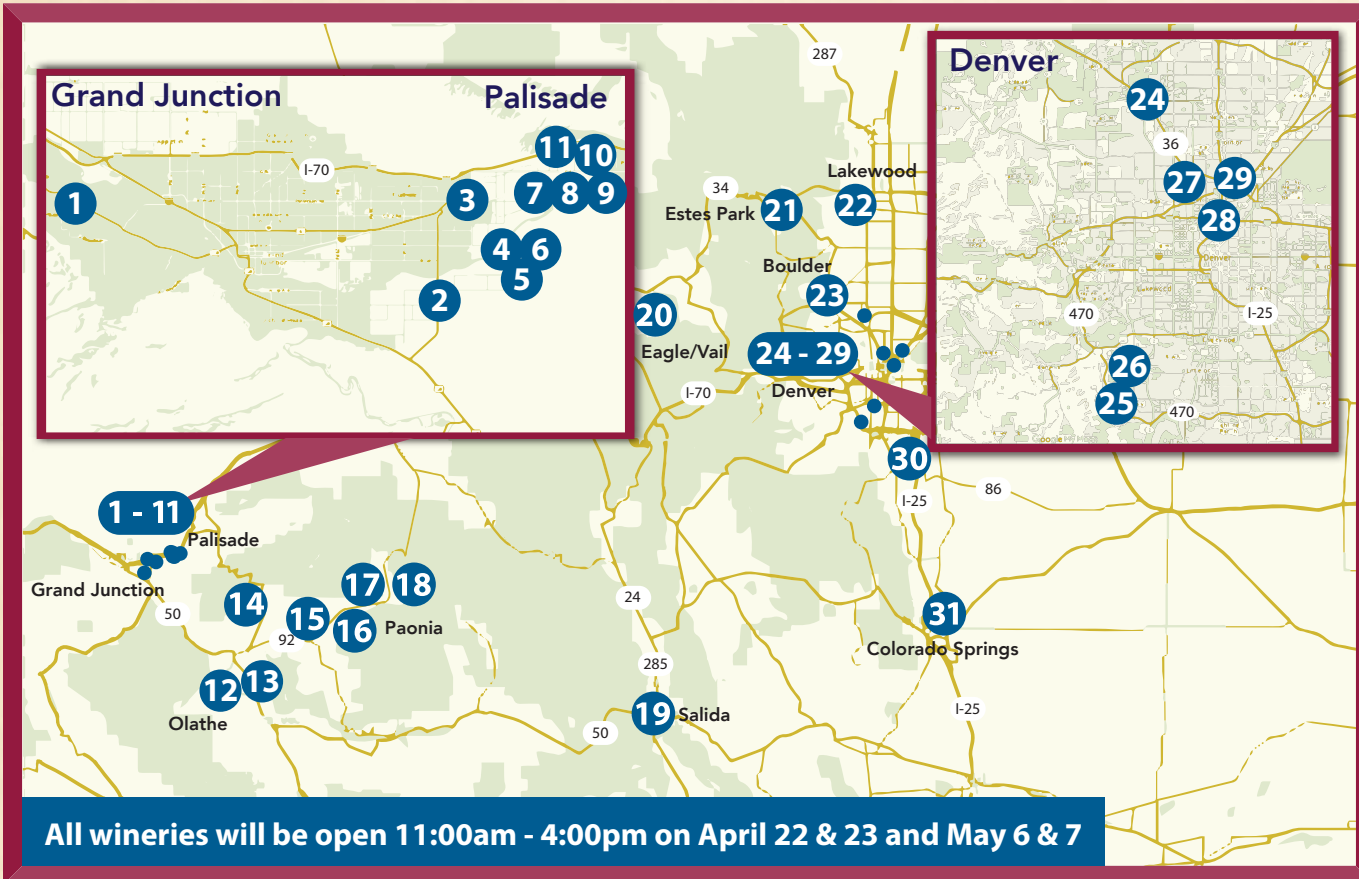

WINE AROUND COLORADO - WINE TASTING MAP

9 DeBeque Canyon Winery
 970-464-0550 debequecanyonwinery.com
 351 W. 8th Street, Palisade 81526

10 Varaison Vineyards & Winery
 970-464-4928 varaisonvineyards.com
 405 W 1st Street, Palisade 81526

11 Grande River Vineyards
 970-464-5867 granderivervineyards.com
 787 N Elberta Avenue, Palisade 81526

12 Garrett Estate Cellars
 970-901-5919 garrettestatecellarscolorado.com
 53716 Falcon Road, Olathe 81425

19 Vino Salida
 719-539-6299 vinosalida.com
 10495 County Road 120, Poncha Springs 81242